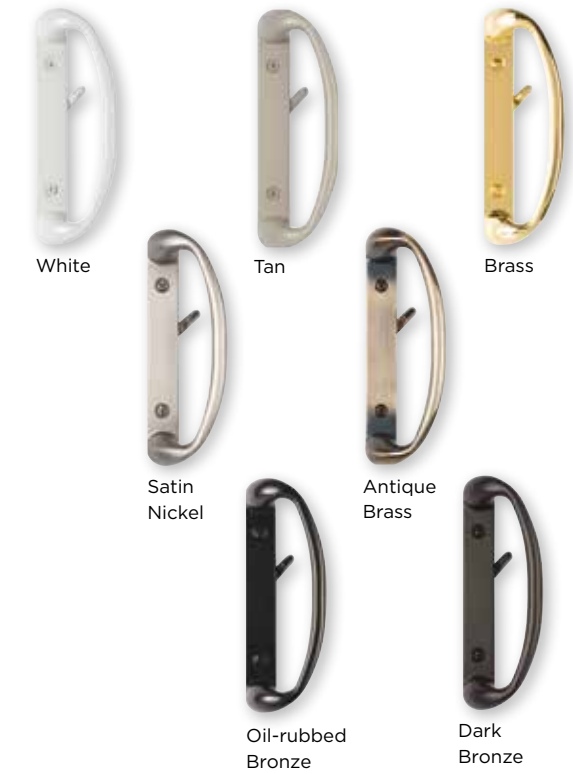

Patio Door Hardware

▲ **Split Finish Door Handles**

Simonton Sliding Patio Doors offer a choice of split finish door handles. Choose any interior finish with a color-matched exterior as a standard offering.