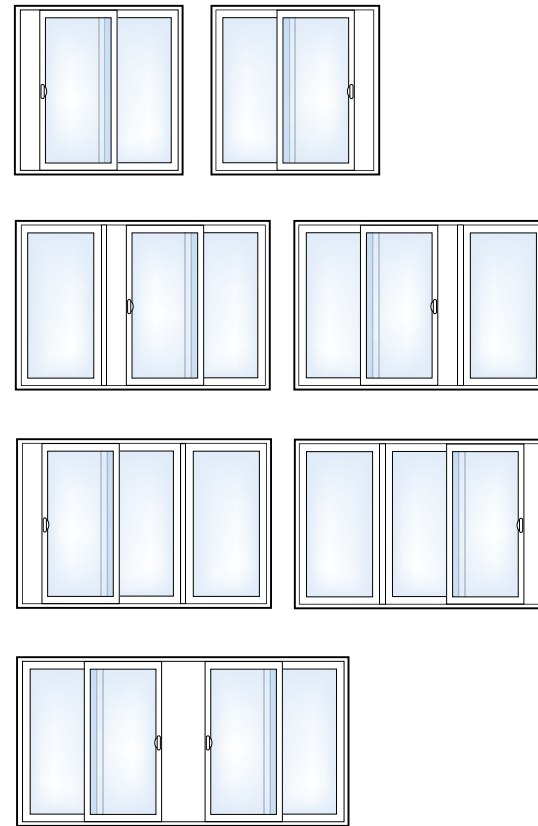

Patio Door Configurations

Ask your Simonton dealer which Patio Door is right for you.

▲ **The French Sliding Patio Door** features a wide stile and rail design that provides the elegant look of a French Rail hinged patio door with the space-saving operation of a sliding patio door.

Some doors shown with optional grids and hardware.