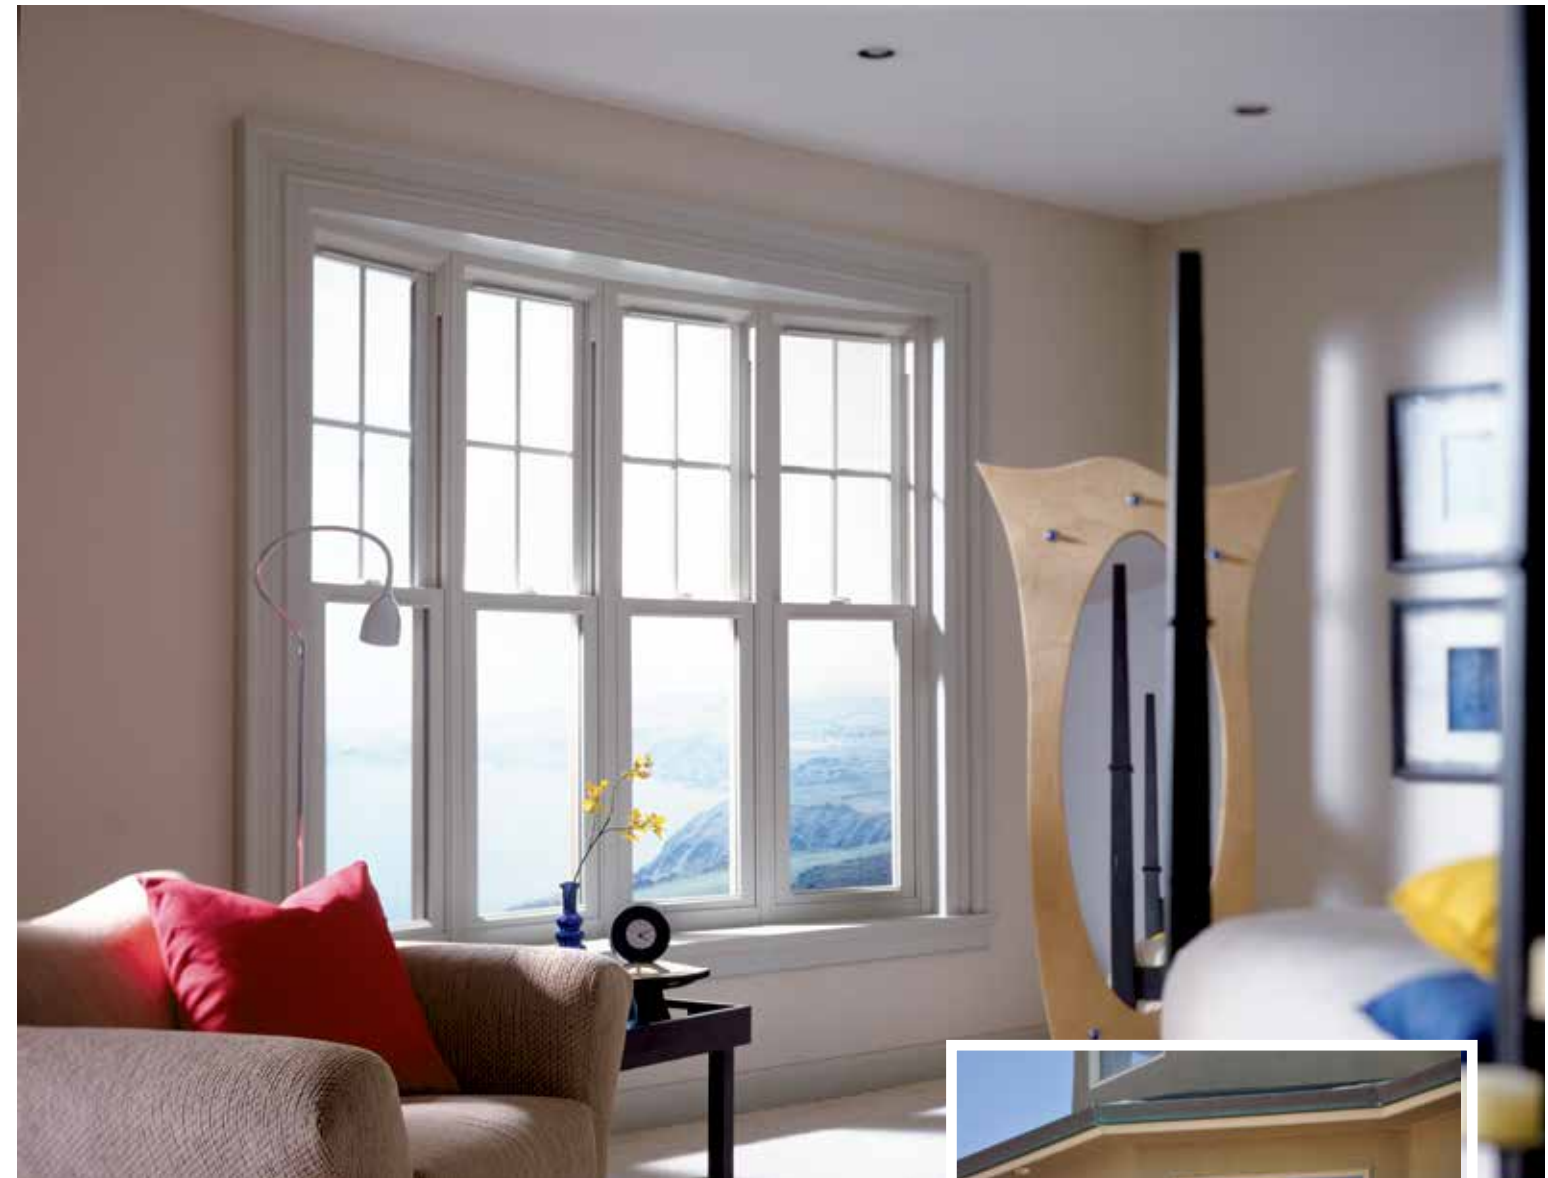

◀ Casement screen clips are located on the interior and embedded to provide a clean look.

Optional Craftsman frame style provides a finished look and meets your installation and architectural needs.

On Double and Single Hung windows, sash tilt in for easy cleaning from inside the home. ▶

Bay

Bow

▲ Replace a picture window with a Bay or Bow window and help open up your home and bring the outside in.

Imagine virtually unlimited configurations.

A Picture window mullered over a Slider.

A Slider window mullered over a Picture.

A Geometric window mullered over a Slider.

A Picture window flanked by two Casement windows.

A wall of Casement windows.

A Picture window flanked by two Single or Double Hung windows.

▲ A sliding "Pass-Thru Screen" is available on Madeira Double Slider windows, which is convenient for outdoor lifestyles.

▲ Madeira windows and doors can be mullered together for virtually unlimited configurations.

▲ Replace a Picture window with a bay or bow window to add dimension to your home.

◀ A Garden window creates a sun-filled enclave that's perfect for plants or herbs, while the sidelites are fully functional.