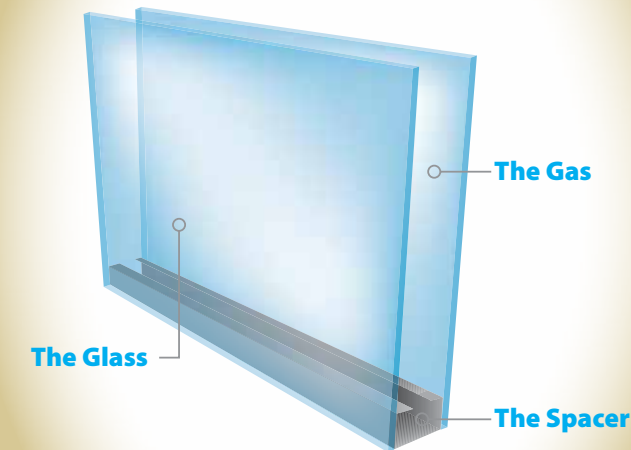

INSULATING GLASS UNIT