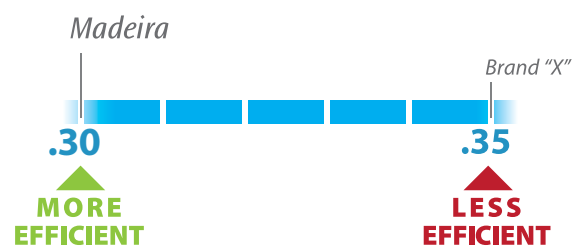

Madeira

Get comfortable with saving energy.

Saving energy has never been more important.

It isn't just about saving money, it's about helping to conserve resources and making your home comfortable. Simonton Madeira™ windows and doors are among the most energy-efficient on the market. A complete selection of glass packages allows you to tailor just the right one for you, your home and lifestyle. You'll notice a difference in the year-round comfort of your home—and you'll appreciate the comfort of lower energy costs month after month, year after year.

The truth is in the numbers.

Just as a car's MPG makes it easy to compare the fuel efficiency of different models, a window's U-value makes it easy to compare energy efficiency between different window options. The lower the U-Value, the more efficient the window is. When comparing window options, ask for and compare the U-Value performance.

U-VALUE NUMBER

Take the Simonton Challenge

Compare Madeira with the same Gas, Glass and Spacer options in any competitive window and see the U-Value Advantage for yourself. Be wary of manufacturers who claim better U-Value performance but add costly options to meet Madeira performance.