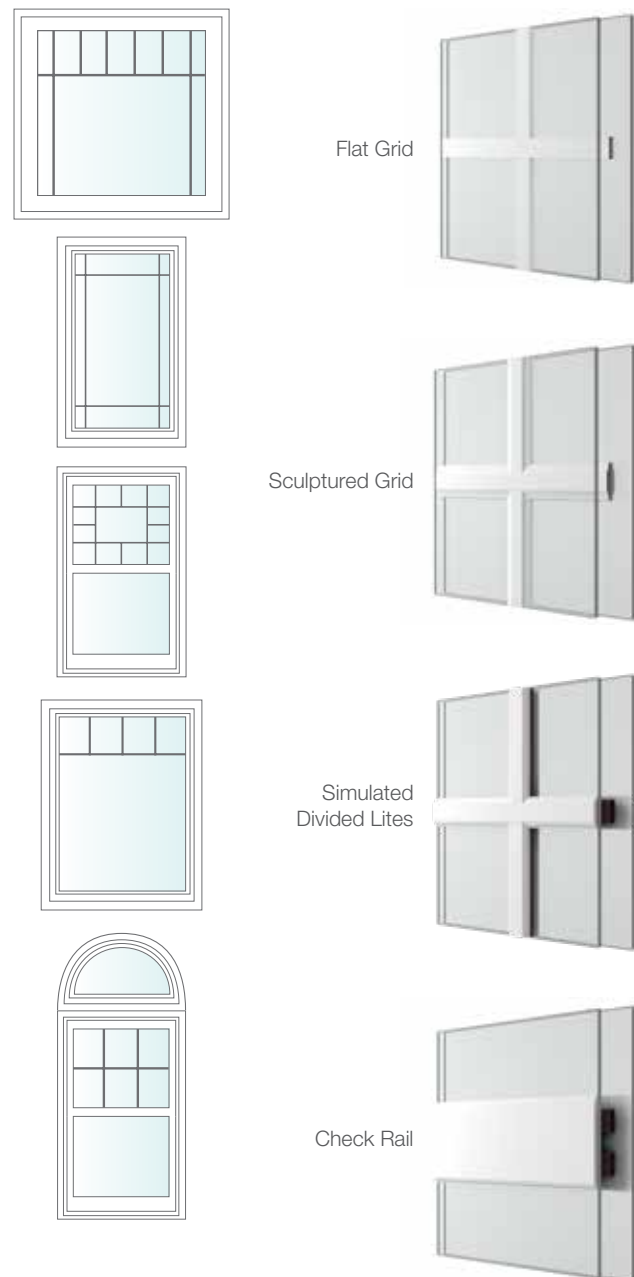

Make it your *Own*

Grids

Express your creativity and dramatically increase your home's curb appeal with our virtually endless grid options. Select grid choices placed inside our insulated glass units for easiest window cleaning.

Single hung window with colonial SDL grids

Combination picture windows with Rain glass

Decorative Glass

For rooms, such as the bathroom, where you want a little more privacy, we offer glass options in these and more styles.

Obscure glass for privacy or decorative flair