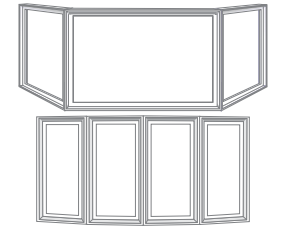

HORIZONTAL SLIDER

SINGLE HUNG DOUBLE HUNG

CASEMENT

AWNING

PICTURE AND RADIUS

BAY AND BOW

Horizontal Slider (also known as half-vent) windows open with the sash sliding left or right. In a single slider, one sash slides to open. In a double slider, both sashes open or consider extra-wide windows with a slider on both sides. Since they open and close without protruding, horizontal sliders are an excellent choice for rooms facing walkways, porches or patios.

In the single hung window, the bottom sash moves up to open and allow in air flow and the top sash is fixed. With double hung windows, the top sash also operates for more ventilation. Since they operate without protruding, single and double hung windows are an excellent choice for first-story rooms. Consider combining them with picture windows or as a segment in a bay or bow window.

A casement window is hinged at the side and opens outward like a door. Unlike single hung or sliding windows, a casement window has no rail for an unobstructed view. If you're installing windows over a sink, countertop or appliance, a casement window with a crank can be the perfect solution.