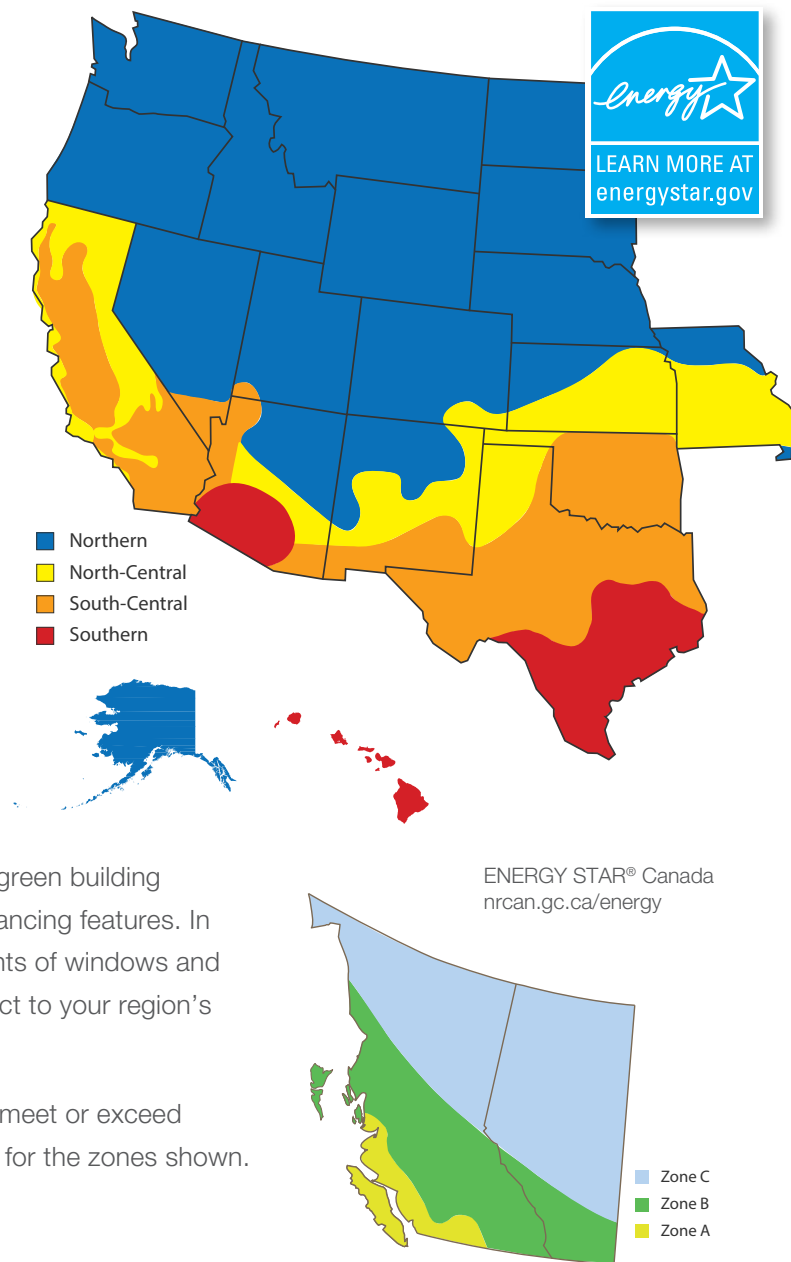

Milgard also offers high energy performance options for the ultimate in energy efficiency.

Zone	U-Factor	SHGC	Your energy efficient windows could include one or more of the following features based on your climate.
ENERGY STAR v6 Northern	0.27	-	SunCoat® or SunCoatMAX® EdgeGardMAX™ Argon or Krypton 4th Surface Triple Glaze
ENERGY STAR v6 North-Central	0.3	0.4	
ENERGY STAR v6 South-Central	0.3	0.25	
ENERGY STAR v6 Southern	0.4	0.25	
R5	0.20