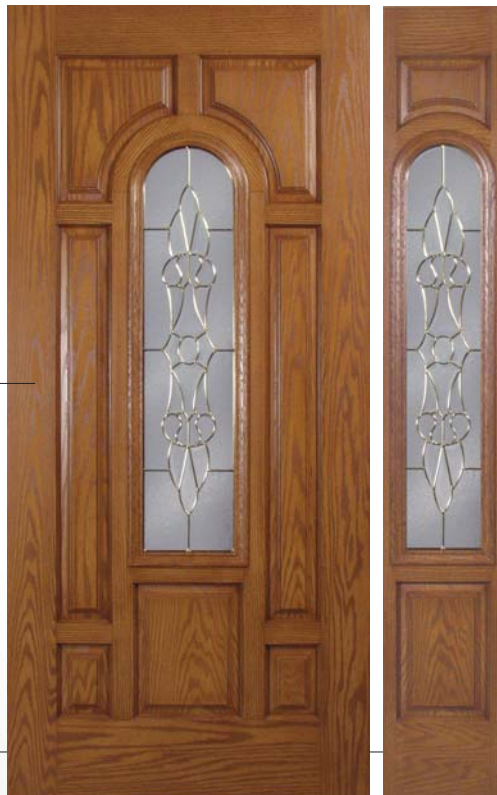

**Oak Grain**

*St. Andrews  
FWF626DC*

*Simulated  
Divided Lites*

**Optional Dental Shelf  
Fir Grain**

*Elegantly Styled,  
Energy Efficient and  
Durable Construction*

*Sonoma  
FW509LO*

*Glass Available In  
Black, Brass &  
Satin Nickel*