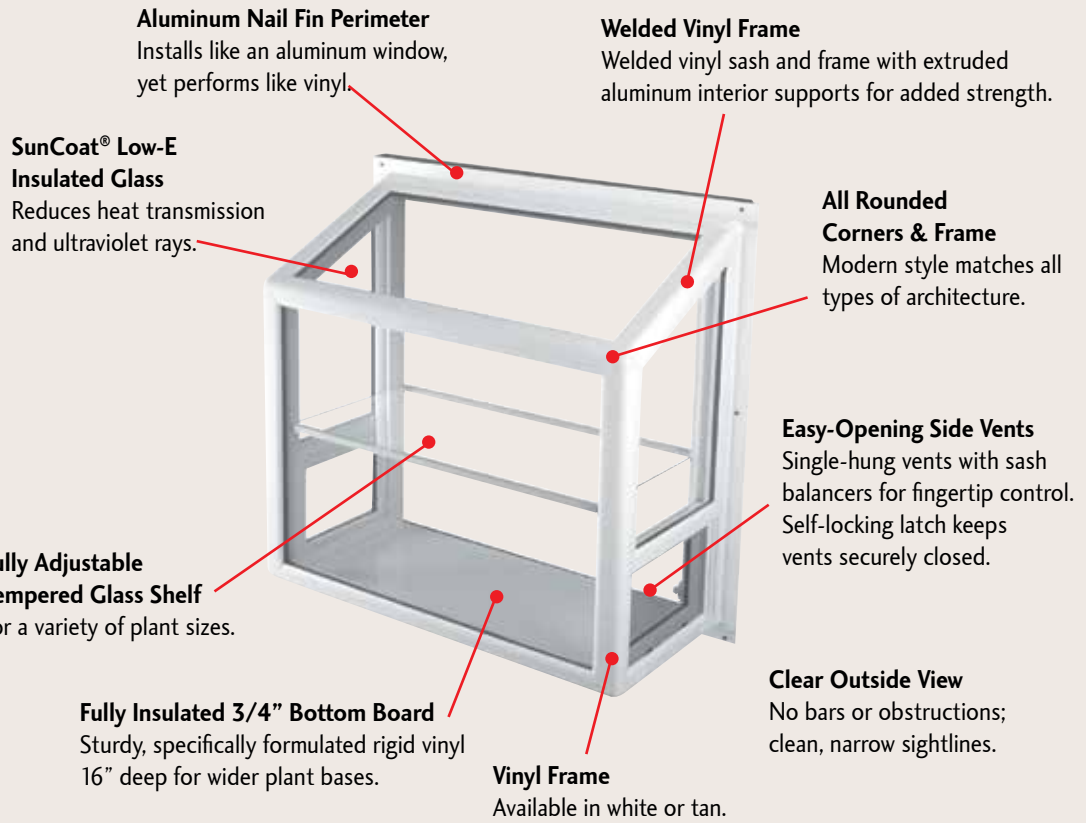

Vinyl Garden Window

Widely regarded as the best quality, Milgard vinyl windows have been named "Best Quality in the Nation" eight times and "Most Used Vinyl Window" four times by *Builder* magazine.

MILGARD GARDEN WINDOW SIZES

Normal Size All 16" Deep	Rough Opening for New Construction	Finished Opening for Remodel or Replacement
W x H	W x H	W x H
3'0" x 3'0"	36" x 36"	35" x 35"
3'0" x 3'6"	36" x 42"	35" x 41"
3'0" x 3'9"	36" x 45"	35" x 44"
3'0" x 4'0"	36" x 48"	35" x 47"
3'0" x 5'0"	36" x 60"	35" x 59"
4'0" x 3'0"	48" x 36"	47" x 35"
4'0" x 3'6"	48" x 42"	47" x 41"
4'0" x 3'9"	48" x 45"	47" x 44"
4'0" x 4'0"	48" x 48"	47" x 47"
4'0" x 5'0"	48" x 60"	47" x 59"
5'0" x 3'0"	60" x 36"	59" x 35"
5'0" x 3'6"	60" x 42"	59" x 41"
5'0" x 3'9"	60" x 45"	59" x 44"
5'0" x 4'0"	60" x 48"	59" x 47"
5'0" x 5'0"	60" x 60"	59" x 59"
6'0" x 3'0"	72" x 36"	71" x 35"
6'0" x 3'6"	72" x 42"	71" x 41"
6'0" x 3'9"	72" x 45"	71" x 44"
6'0" x 4'0"	72" x 48"	71" x 47"
6'0" x 5'0"	72" x 60"	71" x 59"

Patent No. D32-952 Patent No. 6,588,146B 1

Clearly the best.™

milgard.com | 1.800.MILGARD