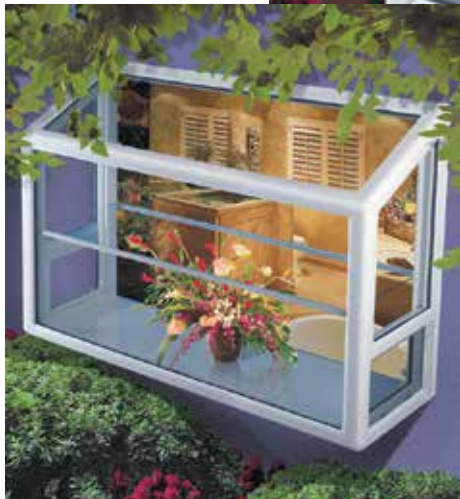

Vinyl Garden Window

Architecturally superior and beautifully simple.

Now you can enjoy all the sunlight and shining beauty of the most architecturally and functionally superior window on your block.

- All Rounded Corners & Frame
- Welded Vinyl Frame
- SunCoat® Low-E Insulated Glass
- Aluminum Nail Fin Perimeter
- Easy-Opening Side Vents
- Fully Adjustable Tempered Glass Shelves
- Fully Insulated 3/4" thick Bottom Board
- Attractive, lower support brackets included
- Clear Outside View

MILGARD GARDEN WINDOW SIZES

Normal Size All 16" Deep	Rough Opening for New Construction	Finished Opening for Remodel or Replacement
W x H	W x H	W x H
3'0" x 3'0"	36" x 36"	35" x 35"
3'0" x 3'6"	36" x 42"	35" x 41"
3'0" x 3'9"	36" x 45"	35" x 44"
3'0" x 4'0"	36" x 48"	35" x 47"
3'0" x 5'0"	36" x 60"	35" x 59"
4'0" x 3'0"	48" x 36"	47" x 35"
4'0" x 3'6"	48" x 42"	47" x 41"
4'0" x 3'9"	48" x 45"	47" x 44"
4'0" x 4'0"	48" x 48"	47" x 47"
4'0" x 5'0"	48" x 60"	47" x 59"
5'0" x 3'0"	60" x 36"	59" x 35"
5'0" x 3'6"	60" x 42"	59" x 41"
5'0" x 3'9"	60" x 45"	59" x 44"
5'0" x 4'0"	60" x 48"	59" x 47"
5'0" x 5'0"	60" x 60"	59" x 59"
6'0" x 3'0"	72" x 36"	71" x 35"
6'0" x 3'6"	72" x 42"	71" x 41"
6'0" x 3'9"	72" x 45"	71" x 44"
6'0" x 4'0"	72" x 48"	71" x 47"
6'0" x 5'0"	72" x 60"	71" x 59"