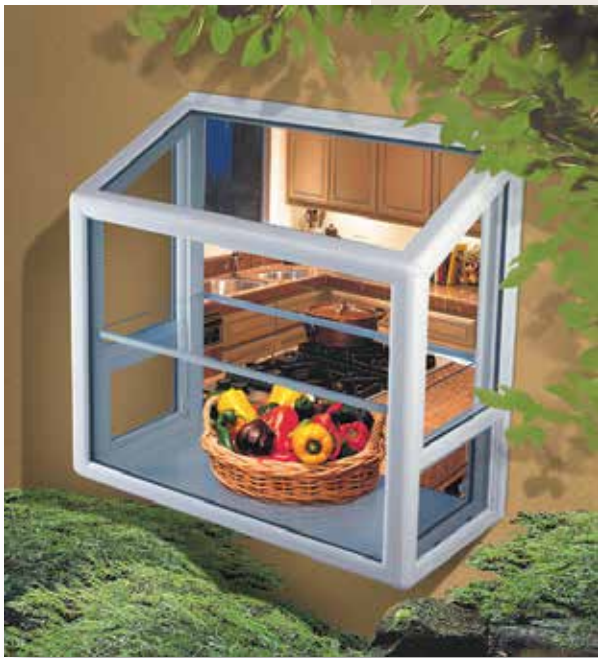

Vinyl Garden Window

Widely regarded as the best quality, Milgard vinyl windows have been named "Best Quality in the Nation" eight times and "Most Used Vinyl Window" four times by *Builder* magazine.

MILGARD GARDEN WINDOW SIZES

Normal Size All 16" Deep	Rough Opening for New Construction	Finished Opening for Remodel or Replacement
W x H	W x H	W x H
3'0" x 3'0"	36" x 36"	35" x 35"
3'0" x 3'6"	36" x 42"	35" x 41"
3'0" x 3'9"	36" x 45"	35" x 44"
3'0" x 4'0"	36" x 48"	35" x 47"
3'0" x 5'0"	36" x 60"	35" x 59"
4'0" x 3'0"	48" x 36"	47" x 35"
4'0" x 3'6"	48" x 42"	47" x 41"
4'0" x 3'9"	48" x 45"	47" x 44"
4'0" x 4'0"	48" x 48"	47" x 47"
4'0" x 5'0"	48" x 60"	47" x 59"
5'0" x 3'0"	60" x 36"	59" x 35"
5'0" x 3'6"	60" x 42"	59" x 41"
5'0" x 3'9"	60" x 45"	59" x 44"
5'0" x 4'0"	60" x 48"	59" x 47"
5'0" x 5'0"	60" x 60"	59" x 59"
6'0" x 3'0"	72" x 36"	71" x 35"
6'0" x 3'6"	72" x 42"	71" x 41"
6'0" x 3'9"	72" x 45"	71" x 44"
6'0" x 4'0"	72" x 48"	71" x 47"
6'0" x 5'0"	72" x 60"	71" x 59"

Patent No. D32-952 Patent No. 6,588,146B 1

Clearly the best.™

milgard.com | 1.800.MILGARD